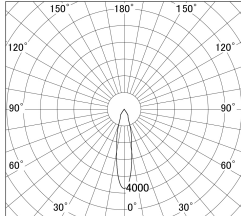

Item no. DD139-2520DB9030

Series Name: Cledy spark (Normal cone)
(DD139)

With Dark Mirror Reflector

■ Lighting Distribution Curve (cd/1000 lm)

■ Direct Horizontal Illuminance DD139-2520DB9030

Installation	Recessed mount
Type	Fixed downlight Φ125
Fixture wattage	24W
Beam angle	22
Color Temp.	3000K
CRI	Ra>90
Luminous	2671 lm
Body	Die-cast aluminum alloy
Body finish	N/A
Trim finish	Black
Reflector finish	Dark Mirror
IP Rate	IP20
Light source	COB module
Input Voltage	AC220~240V
Dimming Type	Non-Dimmable
Certificate	CE,CCC
Cut Hole	125mm