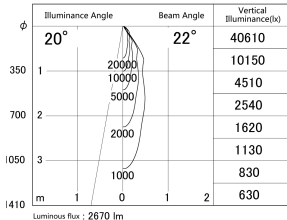

Item no. DD139-2520DB9030

Series Name: Cledy spark (Normal cone)
(DD139)

With Dark Mirror Reflector

■ Lighting Distribution Curve (cd/1000 lm)

■ Direct Horizontal Illuminance DD139-2520DB9030

Installation	Recessed mount
Type	Fixed downlight Φ125
Fixture wattage	24W
Beam angle	22
Color Temp.	3000K
CRI	Ra>90
Luminous	2671 lm
Body	Die-cast aluminum alloy
Body finish	N/A
Trim finish	Black
Reflector finish	Dark Mirror
IP Rate	IP20
Light source	COB module
Input Voltage	AC220~240V
Dimming Type	Non-Dimmable
Certificate	CE,CCC
Cut Hole	125mm