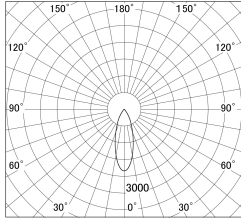

■ Lighting Distribution Curve (cd/1000 lm)