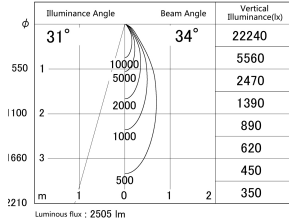

■ Lighting Distribution Curve (cd/1000 lm)