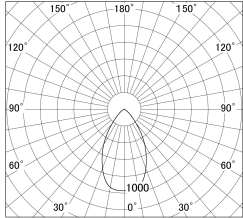

Item no. DD139-2550DB9030

Series Name: Cledy spark (Normal cone)  
(DD139)

With Dark Mirror Reflector

■ Lighting Distribution Curve (cd/1000 lm)

■ Direct Horizontal Illuminance DD139-2550DB9030

Installation	Recessed mount
Type	Fixed downlight Φ125
Fixture wattage	24W
Beam angle	60
Color Temp.	3000K
CRI	Ra>90
Luminous	2472 lm
Body	Die-cast aluminum alloy
Body finish	N/A
Trim finish	Black
Reflector finish	Dark Mirror
IP Rate	IP20
Light source	COB module
Input Voltage	AC220~240V
Dimming Type	Non-Dimmable
Certificate	CE,CCC
Cut Hole	125mm