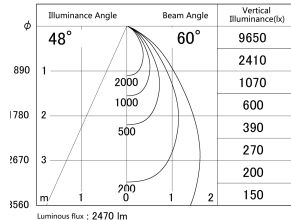

Item no. DD139-2550DB9030

Series Name: Cledy spark (Normal cone)  
(DD139)

With Dark Mirror Reflector

■ Lighting Distribution Curve (cd/1000 lm)

■ Direct Horizontal Illuminance DD139-2550DB9030

Installation	Recessed mount
Type	Fixed downlight Φ125
Fixture wattage	24W
Beam angle	60
Color Temp.	3000K
CRI	Ra>90
Luminous	2472 lm
Body	Die-cast aluminum alloy
Body finish	N/A
Trim finish	Black
Reflector finish	Dark Mirror
IP Rate	IP20
Light source	COB module
Input Voltage	AC220~240V
Dimming Type	Non-Dimmable
Certificate	CE,CCC
Cut Hole	125mm