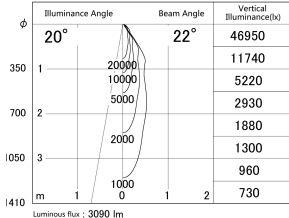

■ Lighting Distribution Curve (cd/1000 lm)