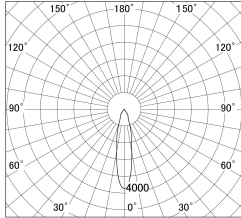

■ Lighting Distribution Curve (cd/1000 lm)