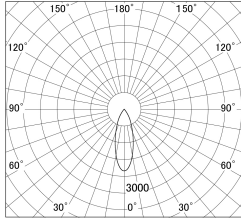

■ Lighting Distribution Curve (cd/1000 lm)