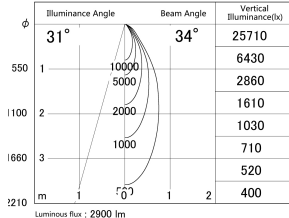

■ Lighting Distribution Curve (cd/1000 lm)