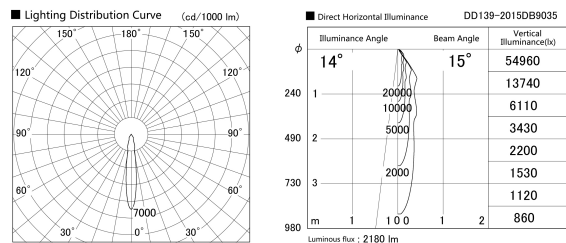

Item no. DD139-2015DB9035

Series Name: Cledy spark (Normal cone)
(DD139)

With Dark Mirror Reflector

Installation	Recessed mount
Type	Fixed downlight Φ125
Fixture wattage	21W
Beam angle	15
Color Temp.	3500K
CRI	Ra>90
Luminous	2179 lm
Body	Die-cast aluminum alloy
Body finish	N/A
Trim finish	Black
Reflector finish	Dark Mirror
IP Rate	IP20
Light source	COB module
Input Voltage	AC220~240V
Dimming Type	Non-Dimmable
Certificate	CE,CCC
Cut Hole	125mm