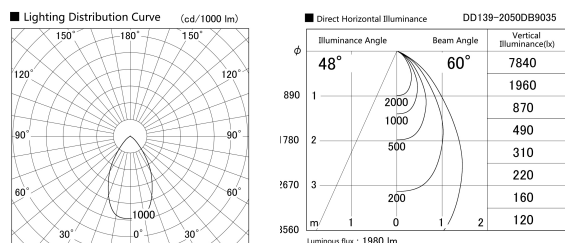

Item no. DD139-2050DB9035

Series Name: Cledy spark (Normal cone)
(DD139)

With Dark Mirror Reflector

Installation	Recessed mount
Type	Fixed downlight Φ125
Fixture wattage	21W
Beam angle	60
Color Temp.	3500K
CRI	Ra>90
Luminous	1982 lm
Body	Die-cast aluminum alloy
Body finish	N/A
Trim finish	Black
Reflector finish	Dark Mirror
IP Rate	IP20
Light source	COB module
Input Voltage	AC220~240V
Dimming Type	Non-Dimmable
Certificate	CE,CCC
Cut Hole	125mm