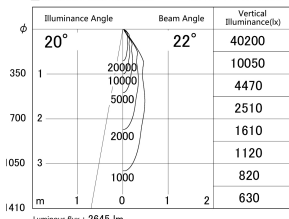

■ Lighting Distribution Curve (cd/1000 lm)