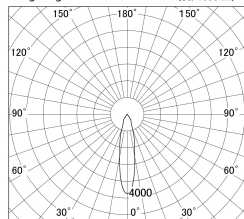

■ Lighting Distribution Curve (cd/1000 lm)