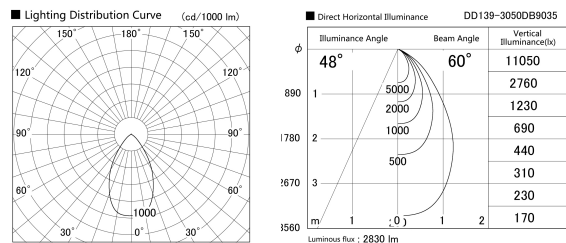

Item no. DD139-3050DB9035

Series Name: Cledy spark (Normal cone)
(DD139)

With Dark Mirror Reflector

Installation	Recessed mount
Type	Fixed downlight Φ125
Fixture wattage	28W
Beam angle	60
Color Temp.	3500K
CRI	Ra>90
Luminous	2829 lm
Body	Die-cast aluminum alloy
Body finish	N/A
Trim finish	Black
Reflector finish	Dark Mirror
IP Rate	IP20
Light source	COB module
Input Voltage	AC220~240V
Dimming Type	Non-Dimmable
Certificate	CE,CCC
Cut Hole	125mm