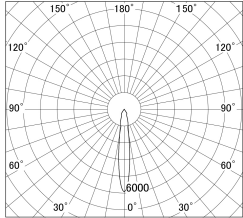

■ Lighting Distribution Curve (cd/1000 lm)