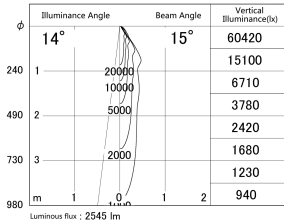

■ Lighting Distribution Curve (cd/1000 lm)