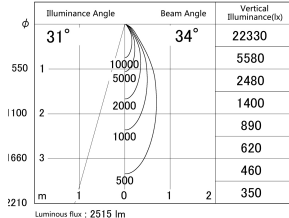

■ Lighting Distribution Curve (cd/1000 lm)