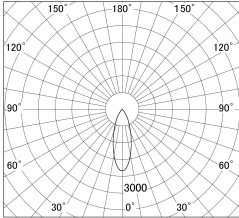

■ Lighting Distribution Curve (cd/1000 lm)