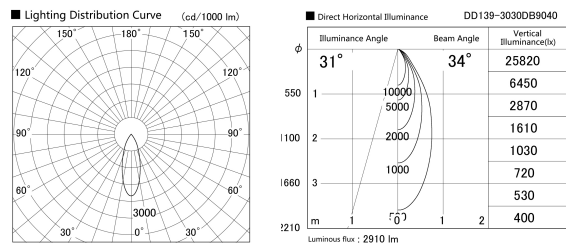

Item no. DD139-3030DB9040

Series Name: Cledy spark (Normal cone)  
(DD139)

With Dark Mirror Reflector

Installation	Recessed mount
Type	Fixed downlight $\Phi$ 125
Fixture wattage	28W
Beam angle	34
Color Temp.	4000K
CRI	Ra>90
Luminous	2910 lm
Body	Die-cast aluminum alloy
Body finish	N/A
Trim finish	Black
Reflector finish	Dark Mirror
IP Rate	IP20
Light source	COB module
Input Voltage	AC220~240V
Dimming Type	Non-Dimmable
Certificate	CE,CCC
Cut Hole	125mm