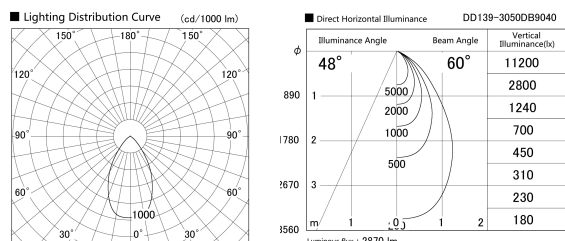

Item no. DD139-3050DB9040

Series Name: Cledy spark (Normal cone)  
(DD139)

With Dark Mirror Reflector

Installation	Recessed mount
Type	Fixed downlight Φ125
Fixture wattage	28W
Beam angle	60
Color Temp.	4000K
CRI	Ra>90
Luminous	2869 lm
Body	Die-cast aluminum alloy
Body finish	N/A
Trim finish	Black
Reflector finish	Dark Mirror
IP Rate	IP20
Light source	COB module
Input Voltage	AC220~240V
Dimming Type	Non-Dimmable
Certificate	CE,CCC
Cut Hole	125mm