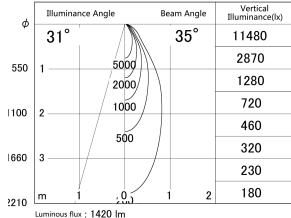

Item no. DD139-1530WW9027

Series Name: Cledy spark (Normal cone)
(DD139)

■ Lighting Distribution Curve (cd/1000 lm)

Installation	Recessed mount
Type	Fixed downlight Φ125
Fixture wattage	14W
Beam angle	35
Color Temp.	2700K
CRI	Ra>90
Luminous	1421 lm
Body	Die-cast aluminum alloy
Body finish	N/A
Trim finish	White
Reflector finish	White
IP Rate	IP20
Light source	COB module
Input Voltage	AC220~240V
Dimming Type	Non-Dimmable
Certificate	CE,CCC
Cut Hole	125mm