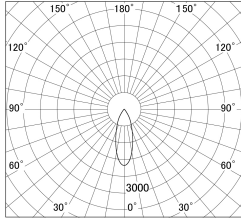

■ Lighting Distribution Curve (cd/1000 lm)