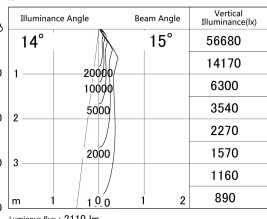

Item no. DD139-2015WW9027

Series Name: Cledy spark (Normal cone)
(DD139)

■ Lighting Distribution Curve (cd/1000 lm)

Installation	Recessed mount
Type	Fixed downlight Φ125
Fixture wattage	21W
Beam angle	15
Color Temp.	2700K
CRI	Ra>90
Luminous	2112 lm
Body	Die-cast aluminum alloy
Body finish	N/A
Trim finish	White
Reflector finish	White
IP Rate	IP20
Light source	COB module
Input Voltage	AC220~240V
Dimming Type	Non-Dimmable
Certificate	CE,CCC
Cut Hole	125mm