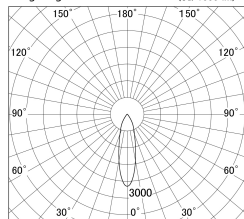

■ Lighting Distribution Curve (cd/1000 lm)