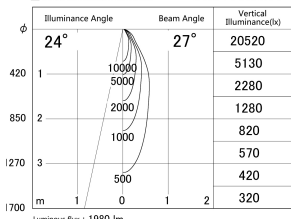

Item no. DD139-2020WW9027

Series Name: Cledy spark (Normal cone)
(DD139)

■ Lighting Distribution Curve (cd/1000 lm)

Installation	Recessed mount
Type	Fixed downlight Φ125
Fixture wattage	21W
Beam angle	27
Color Temp.	2700K
CRI	Ra>90
Luminous	1978 lm
Body	Die-cast aluminum alloy
Body finish	N/A
Trim finish	White
Reflector finish	White
IP Rate	IP20
Light source	COB module
Input Voltage	AC220~240V
Dimming Type	Non-Dimmable
Certificate	CE,CCC
Cut Hole	125mm