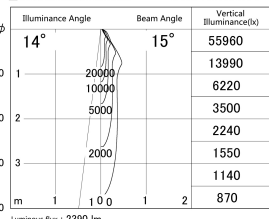

Item no. DD139-2515WW9027

Series Name: Cledy spark (Normal cone)
(DD139)

■ Lighting Distribution Curve (cd/1000 lm)

Installation	Recessed mount
Type	Fixed downlight Φ125
Fixture wattage	24W
Beam angle	15
Color Temp.	2700K
CRI	Ra>90
Luminous	2389 lm
Body	Die-cast aluminum alloy
Body finish	N/A
Trim finish	White
Reflector finish	White
IP Rate	IP20
Light source	COB module
Input Voltage	AC220~240V
Dimming Type	Non-Dimmable
Certificate	CE,CCC
Cut Hole	125mm