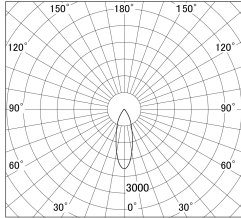

■ Lighting Distribution Curve (cd/1000 lm)