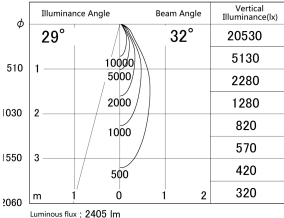

Item no. DD139-2530WW9027

Series Name: Cledy spark (Normal cone)
(DD139)

■ Lighting Distribution Curve (cd/1000 lm)

Installation	Recessed mount
Type	Fixed downlight Φ125
Fixture wattage	24W
Beam angle	32
Color Temp.	2700K
CRI	Ra>90
Luminous	2404 lm
Body	Die-cast aluminum alloy
Body finish	N/A
Trim finish	White
Reflector finish	White
IP Rate	IP20
Light source	COB module
Input Voltage	AC220~240V
Dimming Type	Non-Dimmable
Certificate	CE,CCC
Cut Hole	125mm