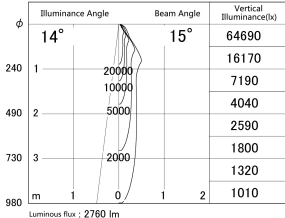

Item no. DD139-3015WW9027

Series Name: Cledy spark (Normal cone)
(DD139)

■ Lighting Distribution Curve (cd/1000 lm)

Installation	Recessed mount
Type	Fixed downlight Φ125
Fixture wattage	28W
Beam angle	15
Color Temp.	2700K
CRI	Ra>90
Luminous	2762 lm
Body	Die-cast aluminum alloy
Body finish	N/A
Trim finish	White
Reflector finish	White
IP Rate	IP20
Light source	COB module
Input Voltage	AC220~240V
Dimming Type	Non-Dimmable
Certificate	CE,CCC
Cut Hole	125mm