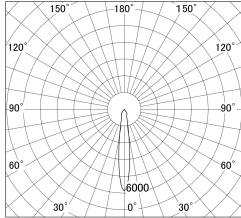

■ Lighting Distribution Curve (cd/1000 lm)