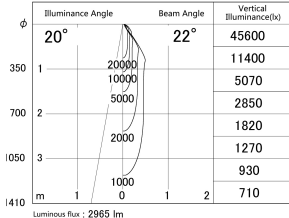

Item no. DD139-3020WW9027

Series Name: Cledy spark (Normal cone)
(DD139)

■ Lighting Distribution Curve (cd/1000 lm)

Installation	Recessed mount
Type	Fixed downlight Φ125
Fixture wattage	28W
Beam angle	22
Color Temp.	2700K
CRI	Ra>90
Luminous	2966 lm
Body	Die-cast aluminum alloy
Body finish	N/A
Trim finish	White
Reflector finish	White
IP Rate	IP20
Light source	COB module
Input Voltage	AC220~240V
Dimming Type	Non-Dimmable
Certificate	CE,CCC
Cut Hole	125mm