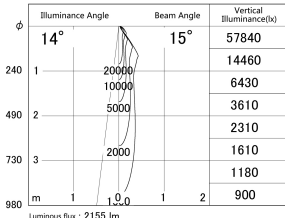

Item no. DD139-2015WW9030

Series Name: Cledy spark (Normal cone)
(DD139)

■ Lighting Distribution Curve (cd/1000 lm)

■ Direct Horizontal Illuminance DD139-2015WW9030

Installation	Recessed mount
Type	Fixed downlight Φ125
Fixture wattage	21W
Beam angle	15
Color Temp.	3000K
CRI	Ra>90
Luminous	2155 lm
Body	Die-cast aluminum alloy
Body finish	N/A
Trim finish	White
Reflector finish	White
IP Rate	IP20
Light source	COB module
Input Voltage	AC220~240V
Dimming Type	Non-Dimmable
Certificate	CE,CCC
Cut Hole	125mm