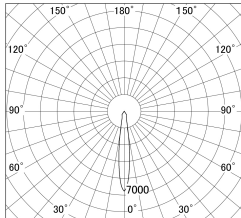

Item no. DD139-2015WW9030

Series Name: Cledy spark (Normal cone)
(DD139)

■ Lighting Distribution Curve (cd/1000 lm)

■ Direct Horizontal Illuminance DD139-2015WW9030

Installation	Recessed mount
Type	Fixed downlight Φ125
Fixture wattage	21W
Beam angle	15
Color Temp.	3000K
CRI	Ra>90
Luminous	2155 lm
Body	Die-cast aluminum alloy
Body finish	N/A
Trim finish	White
Reflector finish	White
IP Rate	IP20
Light source	COB module
Input Voltage	AC220~240V
Dimming Type	Non-Dimmable
Certificate	CE,CCC
Cut Hole	125mm