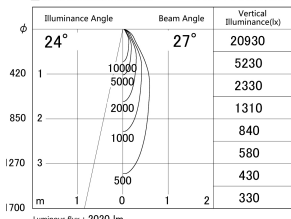

Item no. DD139-2020WW9030

Series Name: Cledy spark (Normal cone)
(DD139)

■ Lighting Distribution Curve (cd/1000 lm)

Installation	Recessed mount
Type	Fixed downlight Φ125
Fixture wattage	21W
Beam angle	27
Color Temp.	3000K
CRI	Ra>90
Luminous	2018 lm
Body	Die-cast aluminum alloy
Body finish	N/A
Trim finish	White
Reflector finish	White
IP Rate	IP20
Light source	COB module
Input Voltage	AC220~240V
Dimming Type	Non-Dimmable
Certificate	CE,CCC
Cut Hole	125mm