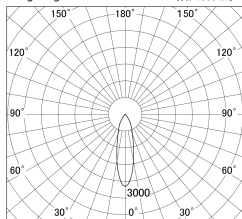

■ Lighting Distribution Curve (cd/1000 lm)