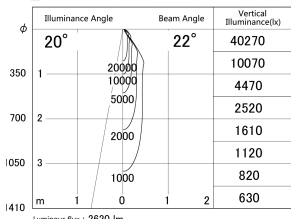

Item no. DD139-2520WW9030

Series Name: Cledy spark (Normal cone)
(DD139)

■ Lighting Distribution Curve (cd/1000 lm)

Installation	Recessed mount
Type	Fixed downlight Φ125
Fixture wattage	24W
Beam angle	22
Color Temp.	3000K
CRI	Ra>90
Luminous	2619 lm
Body	Die-cast aluminum alloy
Body finish	N/A
Trim finish	White
Reflector finish	White
IP Rate	IP20
Light source	COB module
Input Voltage	AC220~240V
Dimming Type	Non-Dimmable
Certificate	CE,CCC
Cut Hole	125mm