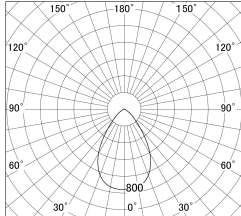

Item no. DD139-2550WW9030

Series Name: Cledy spark (Normal cone)  
(DD139)

■ Lighting Distribution Curve (cd/1000 lm)

■ Direct Horizontal Illuminance DD139-2550WW9030

Installation	Recessed mount
Type	Fixed downlight $\Phi$ 125
Fixture wattage	24W
Beam angle	68
Color Temp.	3000K
CRI	Ra>90
Luminous	2385 lm
Body	Die-cast aluminum alloy
Body finish	N/A
Trim finish	White
Reflector finish	White
IP Rate	IP20
Light source	COB module
Input Voltage	AC220~240V
Dimming Type	Non-Dimmable
Certificate	CE,CCC
Cut Hole	125mm