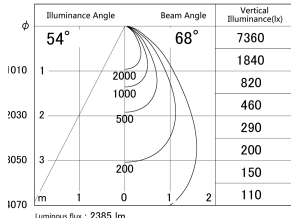

Item no. DD139-2550WW9030

Series Name: Cledy spark (Normal cone)  
(DD139)

■ Lighting Distribution Curve (cd/1000 lm)

■ Direct Horizontal Illuminance DD139-2550WW9030

Installation	Recessed mount
Type	Fixed downlight $\Phi$ 125
Fixture wattage	24W
Beam angle	68
Color Temp.	3000K
CRI	Ra>90
Luminous	2385 lm
Body	Die-cast aluminum alloy
Body finish	N/A
Trim finish	White
Reflector finish	White
IP Rate	IP20
Light source	COB module
Input Voltage	AC220~240V
Dimming Type	Non-Dimmable
Certificate	CE,CCC
Cut Hole	125mm