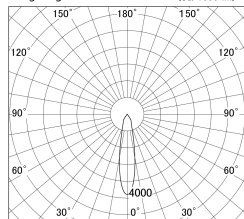

■ Lighting Distribution Curve (cd/1000 lm)