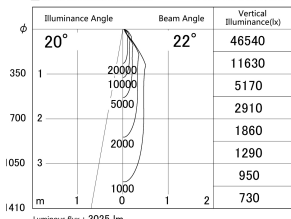

Item no. DD139-3020WW9030

Series Name: Cledy spark (Normal cone)
(DD139)

■ Lighting Distribution Curve (cd/1000 lm)

Installation	Recessed mount
Type	Fixed downlight Φ125
Fixture wattage	28W
Beam angle	22
Color Temp.	3000K
CRI	Ra>90
Luminous	3027 lm
Body	Die-cast aluminum alloy
Body finish	N/A
Trim finish	White
Reflector finish	White
IP Rate	IP20
Light source	COB module
Input Voltage	AC220~240V
Dimming Type	Non-Dimmable
Certificate	CE,CCC
Cut Hole	125mm