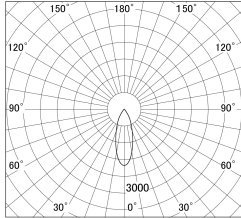

■ Lighting Distribution Curve (cd/1000 lm)