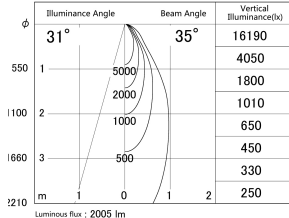

Item no. DD139-2030WW9035

Series Name: Cledy spark (Normal cone)
(DD139)

■ Lighting Distribution Curve (cd/1000 lm)

Installation	Recessed mount
Type	Fixed downlight Φ125
Fixture wattage	21W
Beam angle	35
Color Temp.	3500K
CRI	Ra>90
Luminous	2004 lm
Body	Die-cast aluminum alloy
Body finish	N/A
Trim finish	White
Reflector finish	White
IP Rate	IP20
Light source	COB module
Input Voltage	AC220~240V
Dimming Type	Non-Dimmable
Certificate	CE,CCC
Cut Hole	125mm