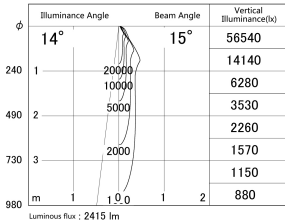

Item no. DD139-2515WW9035

Series Name: Cledy spark (Normal cone)
(DD139)

■ Lighting Distribution Curve (cd/1000 lm)

Installation	Recessed mount
Type	Fixed downlight Φ125
Fixture wattage	24W
Beam angle	15
Color Temp.	3500K
CRI	Ra>90
Luminous	2414 lm
Body	Die-cast aluminum alloy
Body finish	N/A
Trim finish	White
Reflector finish	White
IP Rate	IP20
Light source	COB module
Input Voltage	AC220~240V
Dimming Type	Non-Dimmable
Certificate	CE,CCC
Cut Hole	125mm