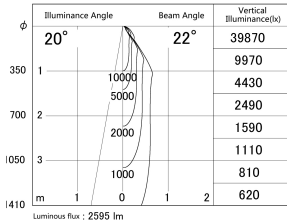

Item no. DD139-2520WW9035

Series Name: Cledy spark (Normal cone)
(DD139)

■ Lighting Distribution Curve (cd/1000 lm)

Installation	Recessed mount
Type	Fixed downlight Φ125
Fixture wattage	24W
Beam angle	22
Color Temp.	3500K
CRI	Ra>90
Luminous	2593 lm
Body	Die-cast aluminum alloy
Body finish	N/A
Trim finish	White
Reflector finish	White
IP Rate	IP20
Light source	COB module
Input Voltage	AC220~240V
Dimming Type	Non-Dimmable
Certificate	CE,CCC
Cut Hole	125mm