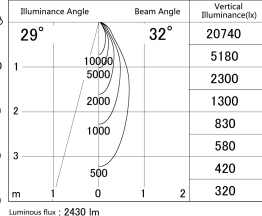

Item no. DD139-2530WW9035

Series Name: Cledy spark (Normal cone)
(DD139)

■ Lighting Distribution Curve (cd/1000 lm)

Installation	Recessed mount
Type	Fixed downlight Φ125
Fixture wattage	24W
Beam angle	32
Color Temp.	3500K
CRI	Ra>90
Luminous	2428 lm
Body	Die-cast aluminum alloy
Body finish	N/A
Trim finish	White
Reflector finish	White
IP Rate	IP20
Light source	COB module
Input Voltage	AC220~240V
Dimming Type	Non-Dimmable
Certificate	CE,CCC
Cut Hole	125mm