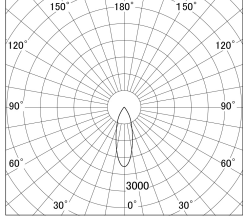

■ Lighting Distribution Curve (cd/1000 lm)