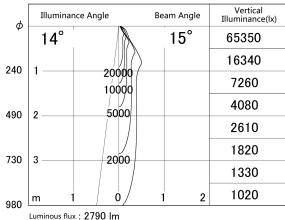

Item no. DD139-3015WW9035

Series Name: Cledy spark (Normal cone)
(DD139)

■ Lighting Distribution Curve (cd/1000 lm)

■ Direct Horizontal Illuminance DD139-3015WW9035

Installation	Recessed mount
Type	Fixed downlight Φ125
Fixture wattage	28W
Beam angle	15
Color Temp.	3500K
CRI	Ra>90
Luminous	2790 lm
Body	Die-cast aluminum alloy
Body finish	N/A
Trim finish	White
Reflector finish	White
IP Rate	IP20
Light source	COB module
Input Voltage	AC220~240V
Dimming Type	Non-Dimmable
Certificate	CE,CCC
Cut Hole	125mm