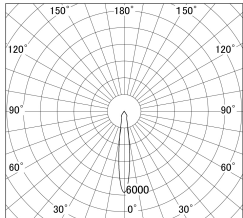

Item no. DD139-3015WW9035

Series Name: Cledy spark (Normal cone)
(DD139)

■ Lighting Distribution Curve (cd/1000 lm)

■ Direct Horizontal Illuminance DD139-3015WW9035

Installation	Recessed mount
Type	Fixed downlight Φ125
Fixture wattage	28W
Beam angle	15
Color Temp.	3500K
CRI	Ra>90
Luminous	2790 lm
Body	Die-cast aluminum alloy
Body finish	N/A
Trim finish	White
Reflector finish	White
IP Rate	IP20
Light source	COB module
Input Voltage	AC220~240V
Dimming Type	Non-Dimmable
Certificate	CE,CCC
Cut Hole	125mm