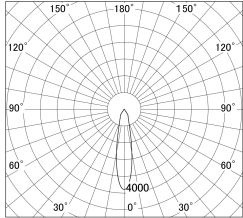

■ Lighting Distribution Curve (cd/1000 lm)