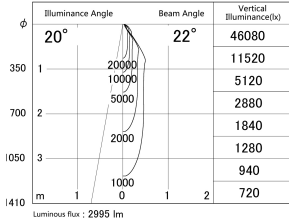

Item no. DD139-3020WW9035

Series Name: Cledy spark (Normal cone)
(DD139)

■ Lighting Distribution Curve (cd/1000 lm)

Installation	Recessed mount
Type	Fixed downlight Φ125
Fixture wattage	28W
Beam angle	22
Color Temp.	3500K
CRI	Ra>90
Luminous	2997 lm
Body	Die-cast aluminum alloy
Body finish	N/A
Trim finish	White
Reflector finish	White
IP Rate	IP20
Light source	COB module
Input Voltage	AC220~240V
Dimming Type	Non-Dimmable
Certificate	CE,CCC
Cut Hole	125mm