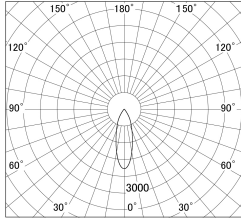

■ Lighting Distribution Curve (cd/1000 lm)