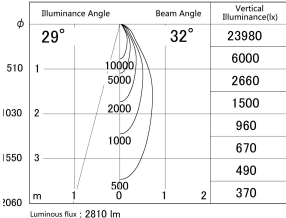

Item no. DD139-3030WW9035

Series Name: Cledy spark (Normal cone)
(DD139)

■ Lighting Distribution Curve (cd/1000 lm)

Installation	Recessed mount
Type	Fixed downlight Φ125
Fixture wattage	28W
Beam angle	32
Color Temp.	3500K
CRI	Ra>90
Luminous	2808 lm
Body	Die-cast aluminum alloy
Body finish	N/A
Trim finish	White
Reflector finish	White
IP Rate	IP20
Light source	COB module
Input Voltage	AC220~240V
Dimming Type	Non-Dimmable
Certificate	CE,CCC
Cut Hole	125mm