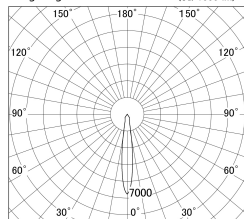

■ Lighting Distribution Curve (cd/1000 lm)