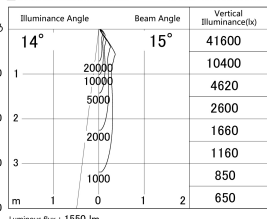

Item no. DD139-1515WW9040

Series Name: Cledy spark (Normal cone)
(DD139)

■ Lighting Distribution Curve (cd/1000 lm)

Installation	Recessed mount
Type	Fixed downlight Φ125
Fixture wattage	14W
Beam angle	15
Color Temp.	4000K
CRI	Ra>90
Luminous	1550 lm
Body	Die-cast aluminum alloy
Body finish	N/A
Trim finish	White
Reflector finish	White
IP Rate	IP20
Light source	COB module
Input Voltage	AC220~240V
Dimming Type	Non-Dimmable
Certificate	CE,CCC
Cut Hole	125mm