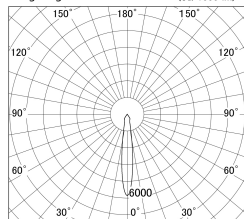

■ Lighting Distribution Curve (cd/1000 lm)