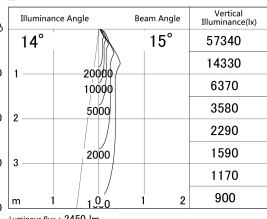

Item no. DD139-2515WW9040

Series Name: Cledy spark (Normal cone)
(DD139)

■ Lighting Distribution Curve (cd/1000 lm)

Installation	Recessed mount
Type	Fixed downlight Φ125
Fixture wattage	24W
Beam angle	15
Color Temp.	4000K
CRI	Ra>90
Luminous	2448 lm
Body	Die-cast aluminum alloy
Body finish	N/A
Trim finish	White
Reflector finish	White
IP Rate	IP20
Light source	COB module
Input Voltage	AC220~240V
Dimming Type	Non-Dimmable
Certificate	CE,CCC
Cut Hole	125mm