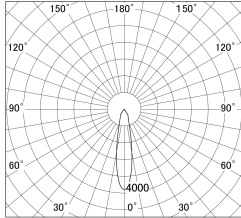

■ Lighting Distribution Curve (cd/1000 lm)