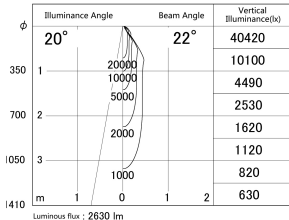

Item no. DD139-2520WW9040

Series Name: Cledy spark (Normal cone)
(DD139)

■ Lighting Distribution Curve (cd/1000 lm)

Installation	Recessed mount
Type	Fixed downlight Φ125
Fixture wattage	24W
Beam angle	22
Color Temp.	4000K
CRI	Ra>90
Luminous	2629 lm
Body	Die-cast aluminum alloy
Body finish	N/A
Trim finish	White
Reflector finish	White
IP Rate	IP20
Light source	COB module
Input Voltage	AC220~240V
Dimming Type	Non-Dimmable
Certificate	CE,CCC
Cut Hole	125mm