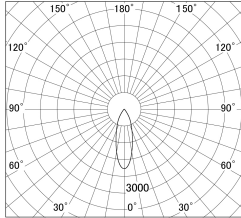

■ Lighting Distribution Curve (cd/1000 lm)