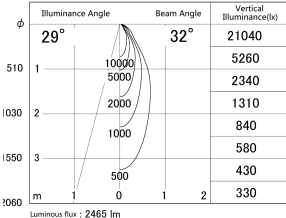

Item no. DD139-2530WW9040

Series Name: Cledy spark (Normal cone)
(DD139)

■ Lighting Distribution Curve (cd/1000 lm)

Installation	Recessed mount
Type	Fixed downlight Φ125
Fixture wattage	24W
Beam angle	32
Color Temp.	4000K
CRI	Ra>90
Luminous	2463 lm
Body	Die-cast aluminum alloy
Body finish	N/A
Trim finish	White
Reflector finish	White
IP Rate	IP20
Light source	COB module
Input Voltage	AC220~240V
Dimming Type	Non-Dimmable
Certificate	CE,CCC
Cut Hole	125mm