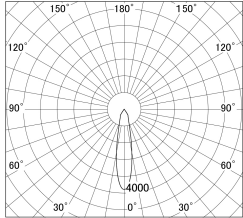

■ Lighting Distribution Curve (cd/1000 lm)