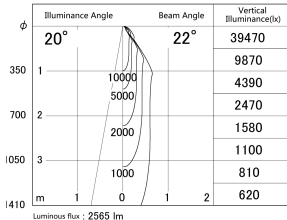

Item no. DD139-2520WB9027

Series Name: Cledy spark (Normal cone)
(DD139)

■ Lighting Distribution Curve (cd/1000 lm)

Installation	Recessed mount
Type	Fixed downlight Φ125
Fixture wattage	24W
Beam angle	22
Color Temp.	2700K
CRI	Ra>90
Luminous	2567 lm
Body	Die-cast aluminum alloy
Body finish	N/A
Trim finish	Black
Reflector finish	White
IP Rate	IP20
Light source	COB module
Input Voltage	AC220~240V
Dimming Type	Non-Dimmable
Certificate	CE,CCC
Cut Hole	125mm