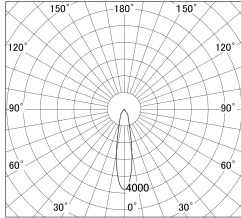

■ Lighting Distribution Curve (cd/1000 lm)