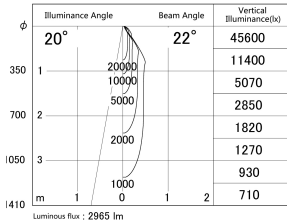

Item no. DD139-3020WB9027

Series Name: Cledy spark (Normal cone)
(DD139)

■ Lighting Distribution Curve (cd/1000 lm)

Installation	Recessed mount
Type	Fixed downlight Φ125
Fixture wattage	28W
Beam angle	22
Color Temp.	2700K
CRI	Ra>90
Luminous	2966 lm
Body	Die-cast aluminum alloy
Body finish	N/A
Trim finish	Black
Reflector finish	White
IP Rate	IP20
Light source	COB module
Input Voltage	AC220~240V
Dimming Type	Non-Dimmable
Certificate	CE,CCC
Cut Hole	125mm