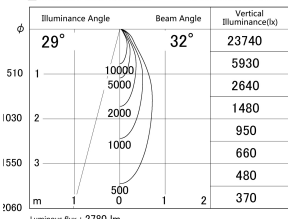

Item no. DD139-3030WB9027

Series Name: Cledy spark (Normal cone)
(DD139)

■ Lighting Distribution Curve (cd/1000 lm)

Installation	Recessed mount
Type	Fixed downlight Φ125
Fixture wattage	28W
Beam angle	32
Color Temp.	2700K
CRI	Ra>90
Luminous	2779 lm
Body	Die-cast aluminum alloy
Body finish	N/A
Trim finish	Black
Reflector finish	White
IP Rate	IP20
Light source	COB module
Input Voltage	AC220~240V
Dimming Type	Non-Dimmable
Certificate	CE,CCC
Cut Hole	125mm