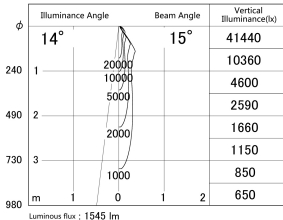

Item no. DD139-1515WB9030

Series Name: Cledy spark (Normal cone)
(DD139)

■ Lighting Distribution Curve (cd/1000 lm)

Installation	Recessed mount
Type	Fixed downlight Φ125
Fixture wattage	14W
Beam angle	15
Color Temp.	3000K
CRI	Ra>90
Luminous	1544 lm
Body	Die-cast aluminum alloy
Body finish	N/A
Trim finish	Black
Reflector finish	White
IP Rate	IP20
Light source	COB module
Input Voltage	AC220~240V
Dimming Type	Non-Dimmable
Certificate	CE,CCC
Cut Hole	125mm