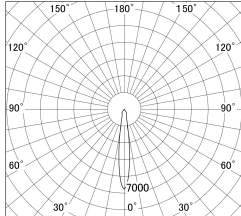

■ Lighting Distribution Curve (cd/1000 lm)