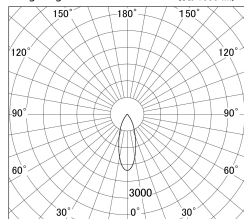

■ Lighting Distribution Curve (cd/1000 lm)