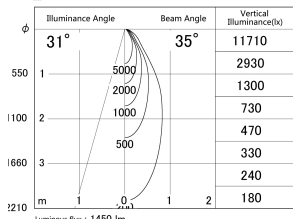

Item no. DD139-1530WB9030

Series Name: Cledy spark (Normal cone)
(DD139)

■ Lighting Distribution Curve (cd/1000 lm)

Installation	Recessed mount
Type	Fixed downlight Φ125
Fixture wattage	14W
Beam angle	35
Color Temp.	3000K
CRI	Ra>90
Luminous	1450 lm
Body	Die-cast aluminum alloy
Body finish	N/A
Trim finish	Black
Reflector finish	White
IP Rate	IP20
Light source	COB module
Input Voltage	AC220~240V
Dimming Type	Non-Dimmable
Certificate	CE,CCC
Cut Hole	125mm