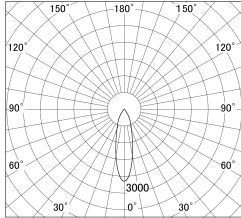

■ Lighting Distribution Curve (cd/1000 lm)