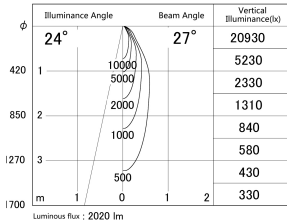

Item no. DD139-2020WB9030

Series Name: Cledy spark (Normal cone)
(DD139)

■ Lighting Distribution Curve (cd/1000 lm)

Installation	Recessed mount
Type	Fixed downlight Φ125
Fixture wattage	21W
Beam angle	27
Color Temp.	3000K
CRI	Ra>90
Luminous	2018 lm
Body	Die-cast aluminum alloy
Body finish	N/A
Trim finish	Black
Reflector finish	White
IP Rate	IP20
Light source	COB module
Input Voltage	AC220~240V
Dimming Type	Non-Dimmable
Certificate	CE,CCC
Cut Hole	125mm