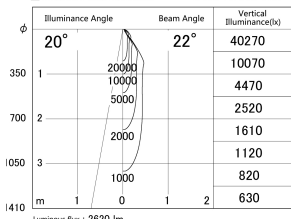

Item no. DD139-2520WB9030

Series Name: Cledy spark (Normal cone)
(DD139)

■ Lighting Distribution Curve (cd/1000 lm)

Installation	Recessed mount
Type	Fixed downlight Φ125
Fixture wattage	24W
Beam angle	22
Color Temp.	3000K
CRI	Ra>90
Luminous	2619 lm
Body	Die-cast aluminum alloy
Body finish	N/A
Trim finish	Black
Reflector finish	White
IP Rate	IP20
Light source	COB module
Input Voltage	AC220~240V
Dimming Type	Non-Dimmable
Certificate	CE,CCC
Cut Hole	125mm