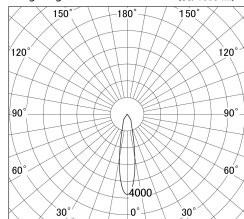

■ Lighting Distribution Curve (cd/1000 lm)