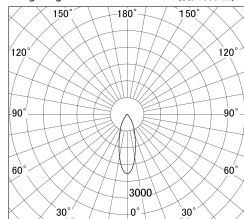

■ Lighting Distribution Curve (cd/1000 lm)