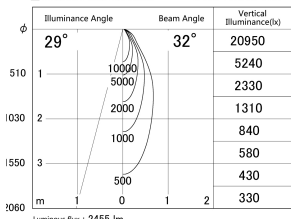

Item no. DD139-2530WB9030

Series Name: Cledy spark (Normal cone)
(DD139)

■ Lighting Distribution Curve (cd/1000 lm)

Installation	Recessed mount
Type	Fixed downlight Φ125
Fixture wattage	24W
Beam angle	32
Color Temp.	3000K
CRI	Ra>90
Luminous	2453 lm
Body	Die-cast aluminum alloy
Body finish	N/A
Trim finish	Black
Reflector finish	White
IP Rate	IP20
Light source	COB module
Input Voltage	AC220~240V
Dimming Type	Non-Dimmable
Certificate	CE,CCC
Cut Hole	125mm