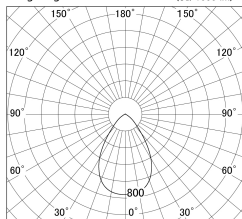

■ Lighting Distribution Curve (cd/1000 lm)