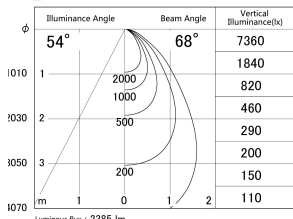

Item no. DD139-2550WB9030

Series Name: Cledy spark (Normal cone)
(DD139)

■ Lighting Distribution Curve (cd/1000 lm)

Installation	Recessed mount
Type	Fixed downlight Φ125
Fixture wattage	24W
Beam angle	68
Color Temp.	3000K
CRI	Ra>90
Luminous	2385 lm
Body	Die-cast aluminum alloy
Body finish	N/A
Trim finish	Black
Reflector finish	White
IP Rate	IP20
Light source	COB module
Input Voltage	AC220~240V
Dimming Type	Non-Dimmable
Certificate	CE,CCC
Cut Hole	125mm