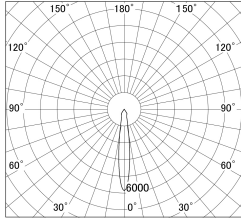

■ Lighting Distribution Curve (cd/1000 lm)