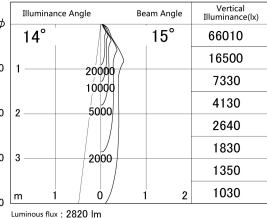

Item no. DD139-3015WB9030

Series Name: Cledy spark (Normal cone)
(DD139)

■ Lighting Distribution Curve (cd/1000 lm)

Installation	Recessed mount
Type	Fixed downlight Φ125
Fixture wattage	28W
Beam angle	15
Color Temp.	3000K
CRI	Ra>90
Luminous	2818 lm
Body	Die-cast aluminum alloy
Body finish	N/A
Trim finish	Black
Reflector finish	White
IP Rate	IP20
Light source	COB module
Input Voltage	AC220~240V
Dimming Type	Non-Dimmable
Certificate	CE,CCC
Cut Hole	125mm