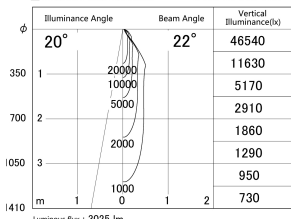

Item no. DD139-3020WB9030

Series Name: Cledy spark (Normal cone)
(DD139)

■ Lighting Distribution Curve (cd/1000 lm)

Installation	Recessed mount
Type	Fixed downlight Φ125
Fixture wattage	28W
Beam angle	22
Color Temp.	3000K
CRI	Ra>90
Luminous	3027 lm
Body	Die-cast aluminum alloy
Body finish	N/A
Trim finish	Black
Reflector finish	White
IP Rate	IP20
Light source	COB module
Input Voltage	AC220~240V
Dimming Type	Non-Dimmable
Certificate	CE,CCC
Cut Hole	125mm