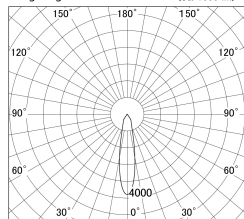

■ Lighting Distribution Curve (cd/1000 lm)