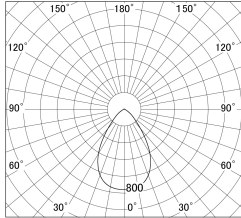

■ Lighting Distribution Curve (cd/1000 lm)