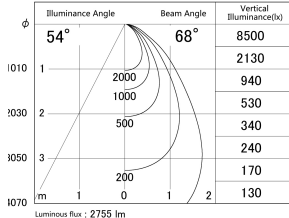

Item no. DD139-3050WB9030

Series Name: Cledy spark (Normal cone)
(DD139)

■ Lighting Distribution Curve (cd/1000 lm)

Installation	Recessed mount
Type	Fixed downlight Φ125
Fixture wattage	28W
Beam angle	68
Color Temp.	3000K
CRI	Ra>90
Luminous	2757 lm
Body	Die-cast aluminum alloy
Body finish	N/A
Trim finish	Black
Reflector finish	White
IP Rate	IP20
Light source	COB module
Input Voltage	AC220~240V
Dimming Type	Non-Dimmable
Certificate	CE,CCC
Cut Hole	125mm