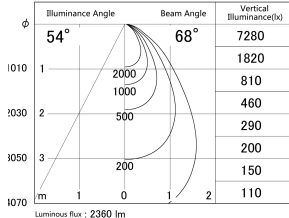

Item no. DD139-2550WB9035

Series Name: Cledy spark (Normal cone)
(DD139)

■ Lighting Distribution Curve (cd/1000 lm)

Installation	Recessed mount
Type	Fixed downlight $\Phi 125$
Fixture wattage	24W
Beam angle	68
Color Temp.	3500K
CRI	Ra>90
Luminous	2361 lm
Body	Die-cast aluminum alloy
Body finish	N/A
Trim finish	Black
Reflector finish	White
IP Rate	IP20
Light source	COB module
Input Voltage	AC220~240V
Dimming Type	Non-Dimmable
Certificate	CE,CCC
Cut Hole	125mm