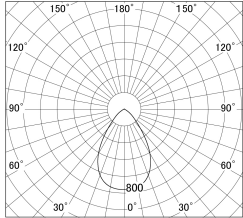

■ Lighting Distribution Curve (cd/1000 lm)