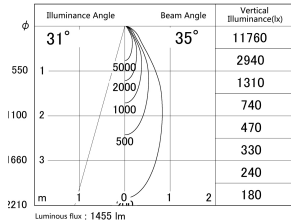

Item no. DD139-1530WB9040

Series Name: Cledy spark (Normal cone)
(DD139)

■ Lighting Distribution Curve (cd/1000 lm)

■ Direct Horizontal Illuminance DD139-1530WB9040

Installation	Recessed mount
Type	Fixed downlight Φ125
Fixture wattage	14W
Beam angle	35
Color Temp.	4000K
CRI	Ra>90
Luminous	1456 lm
Body	Die-cast aluminum alloy
Body finish	N/A
Trim finish	Black
Reflector finish	White
IP Rate	IP20
Light source	COB module
Input Voltage	AC220~240V
Dimming Type	Non-Dimmable
Certificate	CE,CCC
Cut Hole	125mm