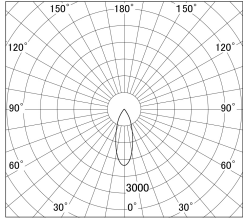

Item no. DD139-1530WB9040

Series Name: Cledy spark (Normal cone)
(DD139)

■ Lighting Distribution Curve (cd/1000 lm)

■ Direct Horizontal Illuminance DD139-1530WB9040

Installation	Recessed mount
Type	Fixed downlight Φ125
Fixture wattage	14W
Beam angle	35
Color Temp.	4000K
CRI	Ra>90
Luminous	1456 lm
Body	Die-cast aluminum alloy
Body finish	N/A
Trim finish	Black
Reflector finish	White
IP Rate	IP20
Light source	COB module
Input Voltage	AC220~240V
Dimming Type	Non-Dimmable
Certificate	CE,CCC
Cut Hole	125mm